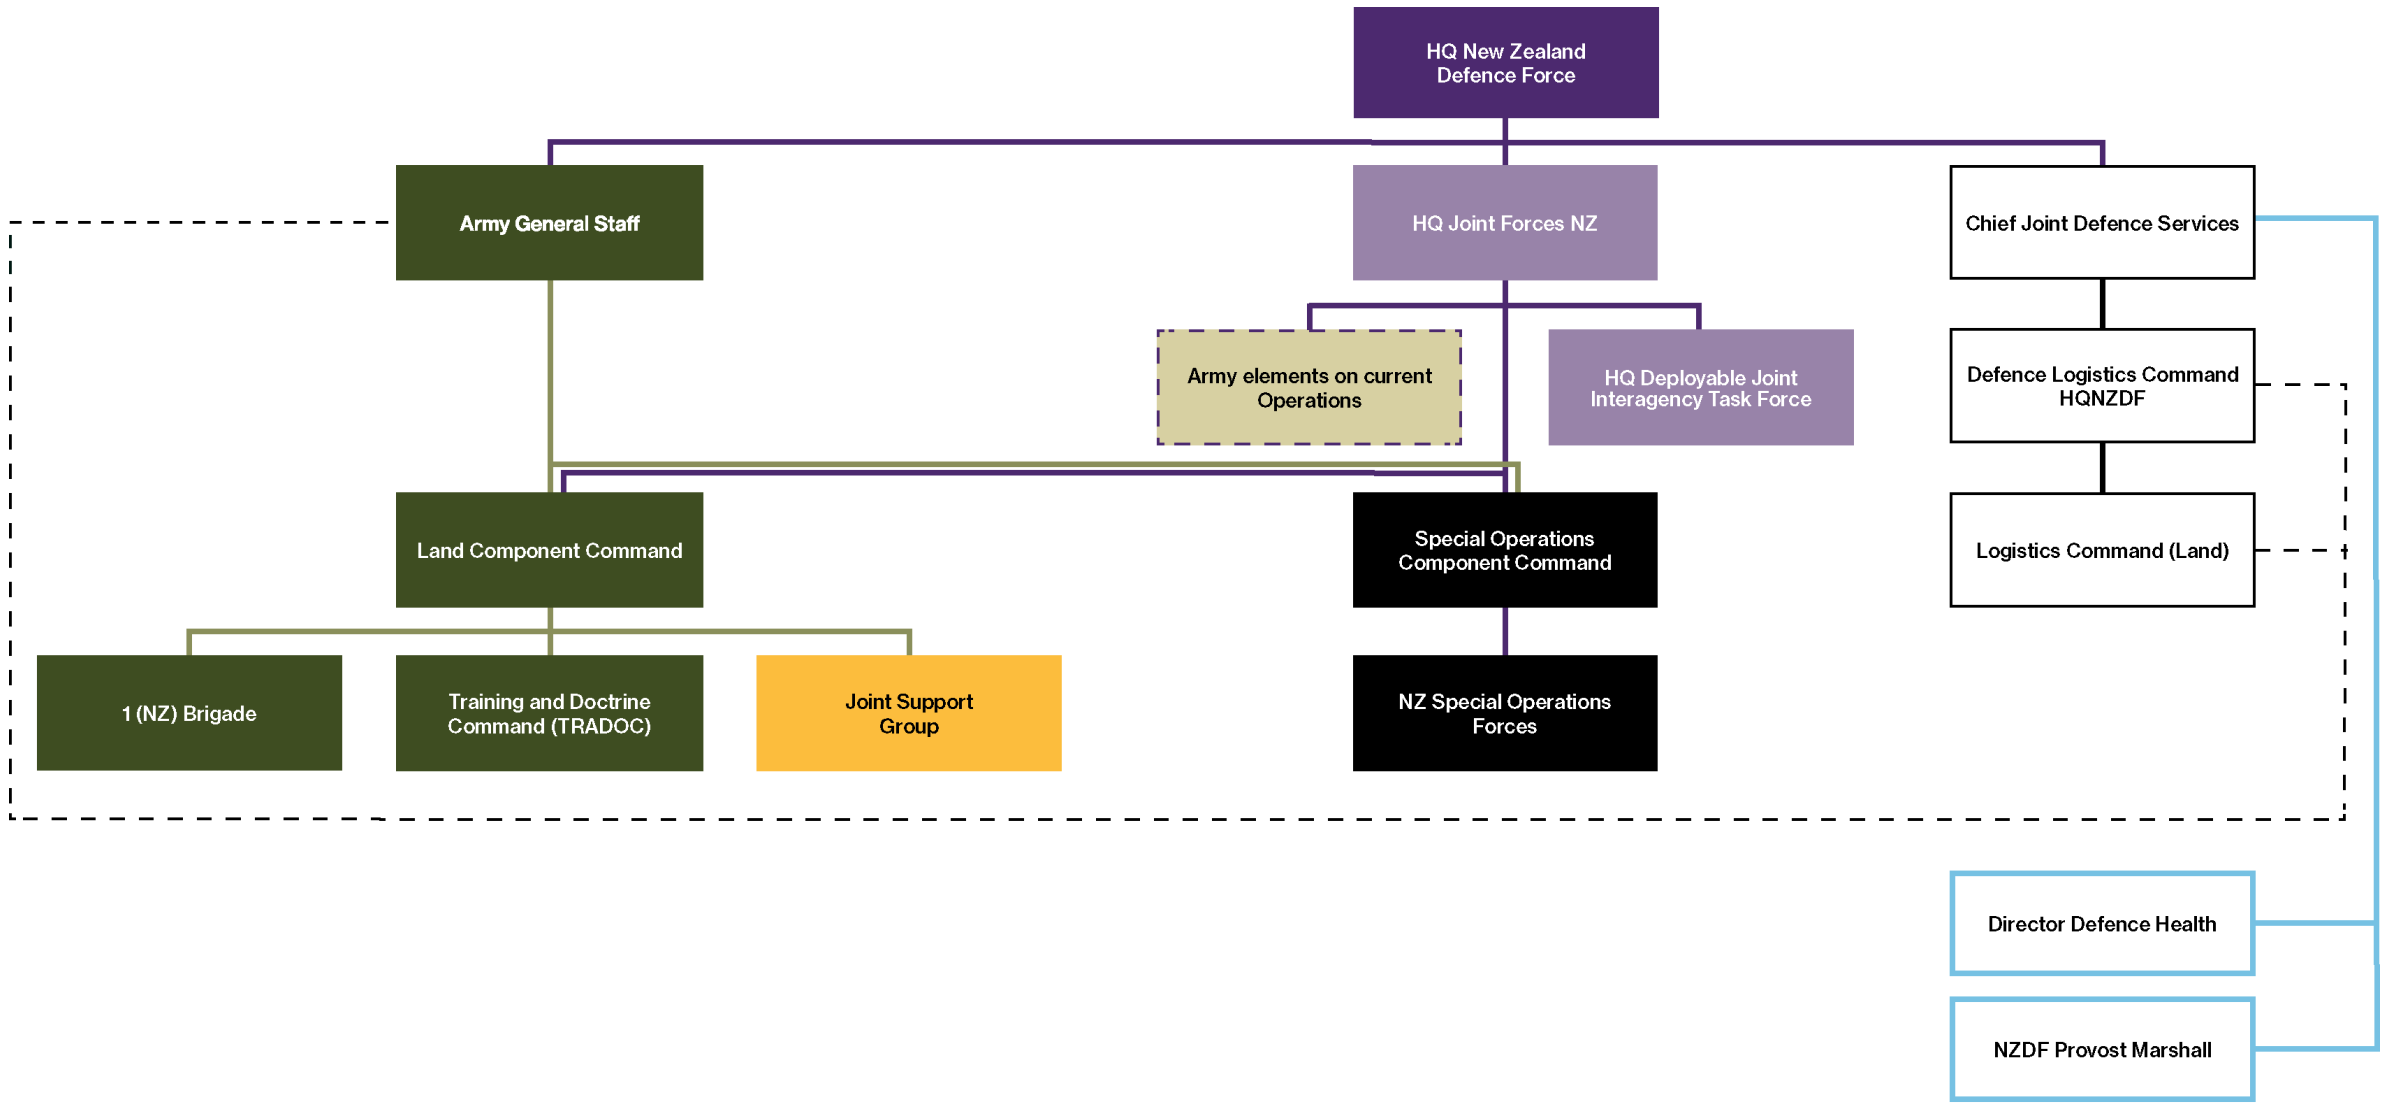

# NEW ZEALAND ARMY ORDER OF BATTLE

Correct as at 28 February 2020

RELEASED UNDER THE OFFICIAL INFORMATION ACT 1982

# NEW ZEALAND ARMY ORGANISATION MAP

Correct as at 2 December 2019

**Legend key**

- Headquarters
- New Zealand Army
- Special Operations
- Deployed Forces
- Joint Enablers
- Support
- Command relationship
- Control relationship
- Support relationship