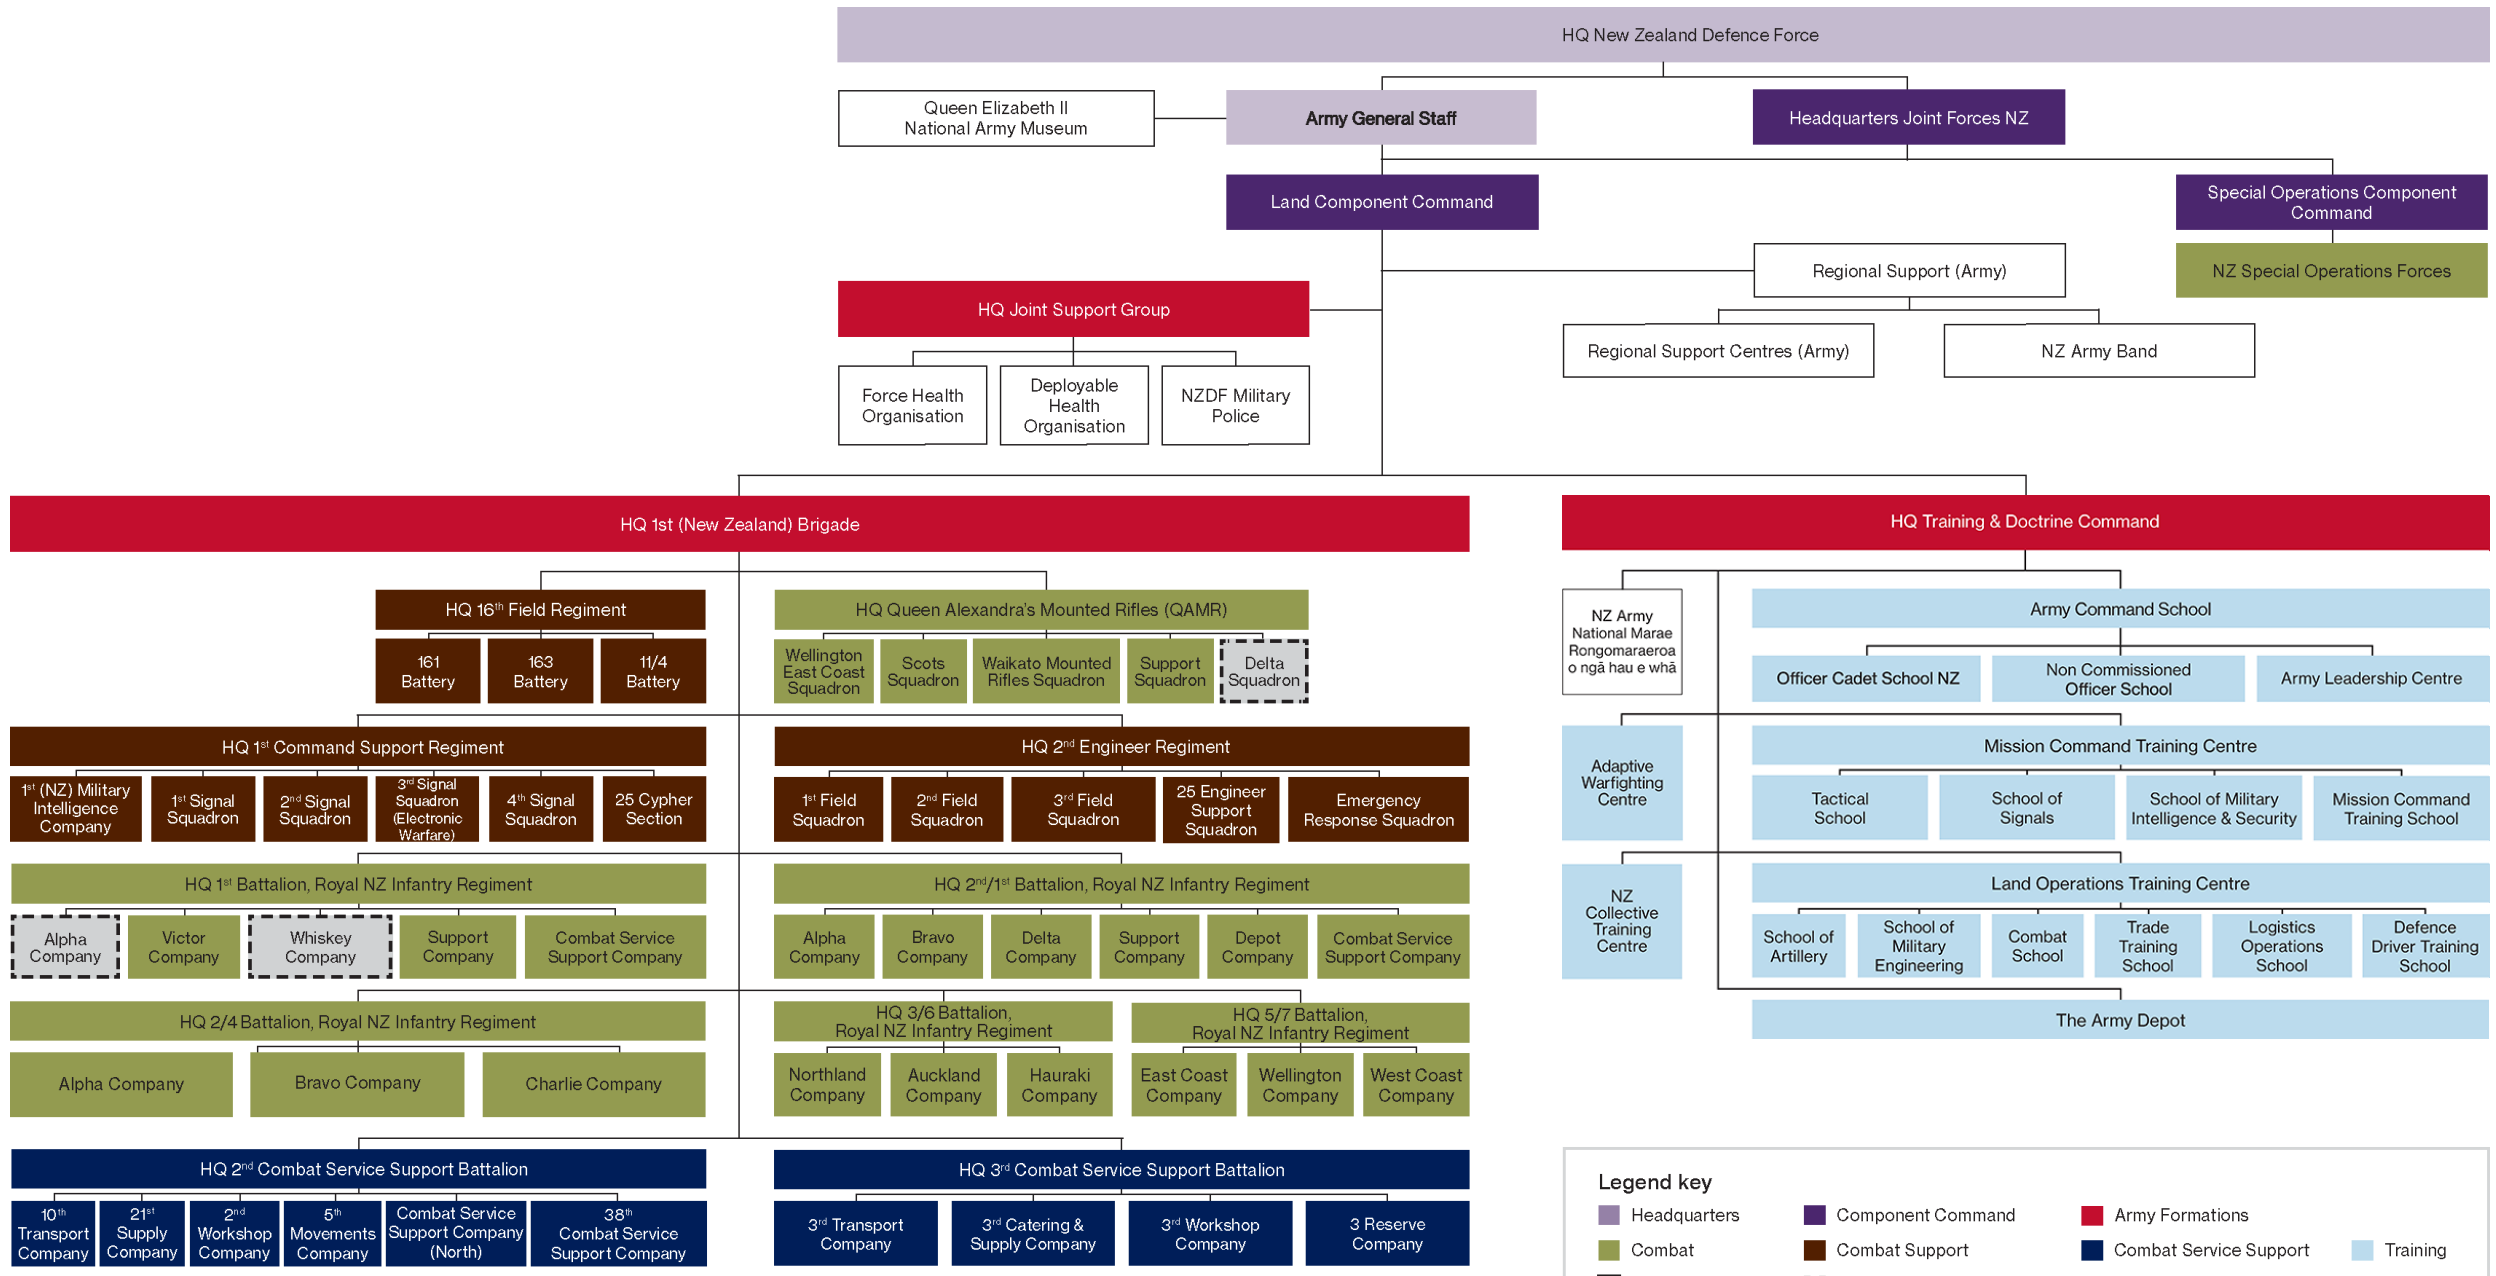

Yours sincerely

**AJ WOODS**

Air Commodore

Chief of Staff HQNZDF

**Enclosure:**

1. New Zealand Army Order of Battle, 28 February 2020

# NEW ZEALAND ARMY ORDER OF BATTLE

Correct as at 28 February 2020

RELEASED UNDER THE OFFICIAL INFORMATION ACT 1982

# NEW ZEALAND ARMY ORGANISATION MAP

Correct as at 2 December 2019

**Legend key**

- Headquarters
- New Zealand Army
- Special Operations
- Deployed Forces
- Joint Enablers
- Support
- Command relationship
- Control relationship
- Support relationship